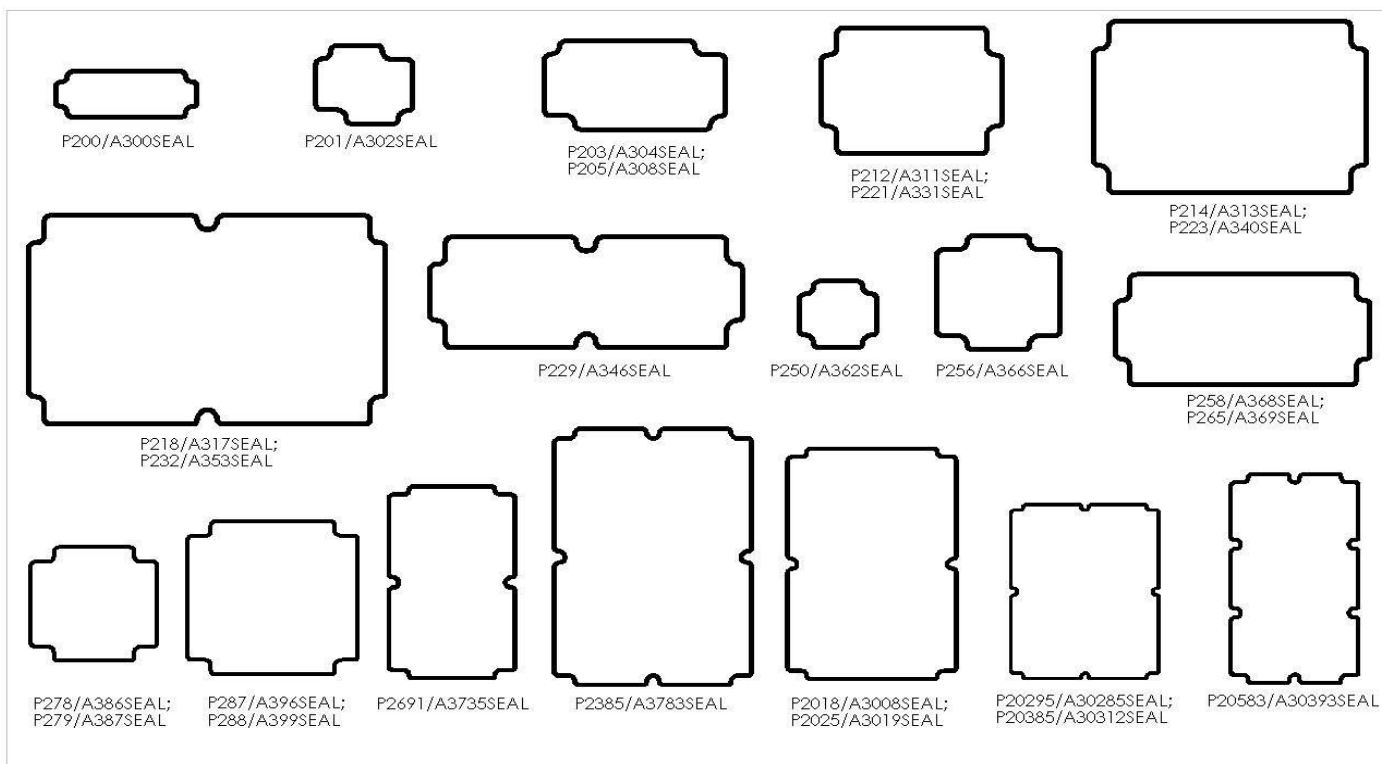

Continuous Silicone Seal

For P2XX (P2XXMF) and A3XX (A3XXMF) Plastic Boxes use

FOR P2XX/P2XXC	MATERIAL	EXTERNAL DIMENSION(mm)	FOR A3XX
SERIES			SERIES
ITEM NO.			ITEM NO.
P200SEAL	Silicone	88 x 33 x 1.6	A300SEAL
P201SEAL	Silicone	61 x 55 x 2.1	A302SEAL
P203SEAL	Silicone	112 x 62 x 2.1	A304SEAL
P205SEAL	Silicone	112 x 62 x 2.1	A308SEAL
P212SEAL	Silicone	112 x 87 x 1.7	A311SEAL
P214SEAL	Silicone	168 x 118 x 2.1	A313SEAL
P218SEAL	Silicone	219.1 x 143.1 x 1.5	A317SEAL
P221SEAL	Silicone	112 x 87 x 1.7	A331SEAL
P223SEAL	Silicone	168 x 118 x 2.1	A340SEAL
P229SEAL	Silicone	192.1 x 77.1 x 1.5	A346SEAL
P232SEAL	Silicone	219.1 x 143.1 x 1.5	A353SEAL
P250SEAL	Silicone	49.2 x 47.2 x 2.2	A362SEAL
P256SEAL	Silicone	79.1 x 77.1 x 2	A366SEAL
P258SEAL	Silicone	156.7 x 76.7 x 2.1	A368SEAL
P265SEAL	Silicone	156.7 x 76.7 x 2.1	A369SEAL
P278SEAL	Silicone	117 x 117 x 1.6	A386SEAL
P279SEAL	Silicone	117 x 117 x 1.6	A387SEAL
P287SEAL	Silicone	157 x 157 x 1.7	A396SEAL
P288SEAL	Silicone	157 x 157 x 1.7	A399SEAL
P2691SEAL	Silicone	197.4 x 117.4 x 2.1	A3735SEAL
P2385SEAL	Silicone	262.4 x 182.4 x 2.1	A3783SEAL
P2018SEAL	Silicone	236.2 x 156.2 x 1.7	A3008SEAL
P2025SEAL	Silicone	236.2 x 156.2 x 1.7	A3019SEAL
P20295SEAL	Silicone	297 x 227 x 2.1	A30285SEAL
P20385SEAL	Silicone	297 x 227 x 2.1	A30312SEAL
P20583SEAL	Silicone	357 x 197 x 2.8	A30393SEAL

Example

P203SEAL

P250SEAL