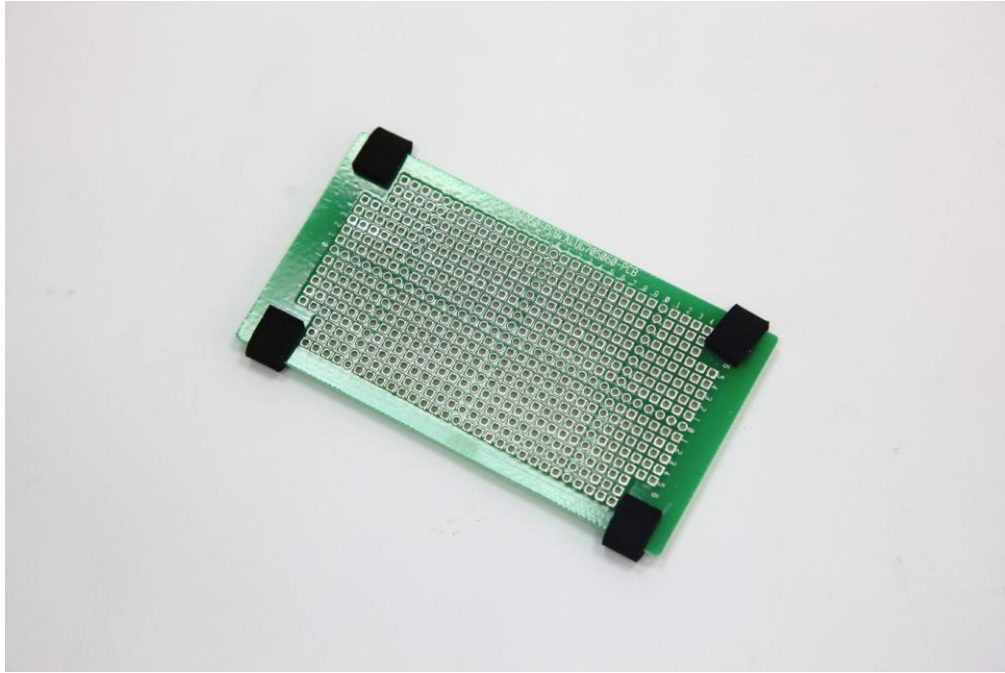

The PCB is able to be installed inside of the aluminium body well