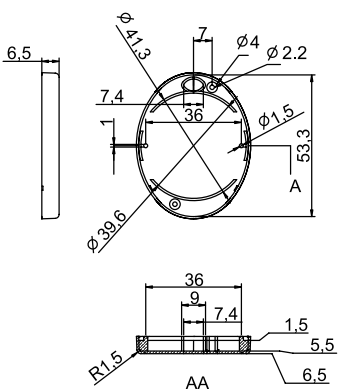

Модель		
кнопки	серый	черный
0	G1402-0G	G1402-0B
2	G1402-2G	G402-2B
3	G1402-3G	G1402-3B
4	G1402-4G	G1402-4B

G1402-0

G1402-2

G1402-3

G1402-4